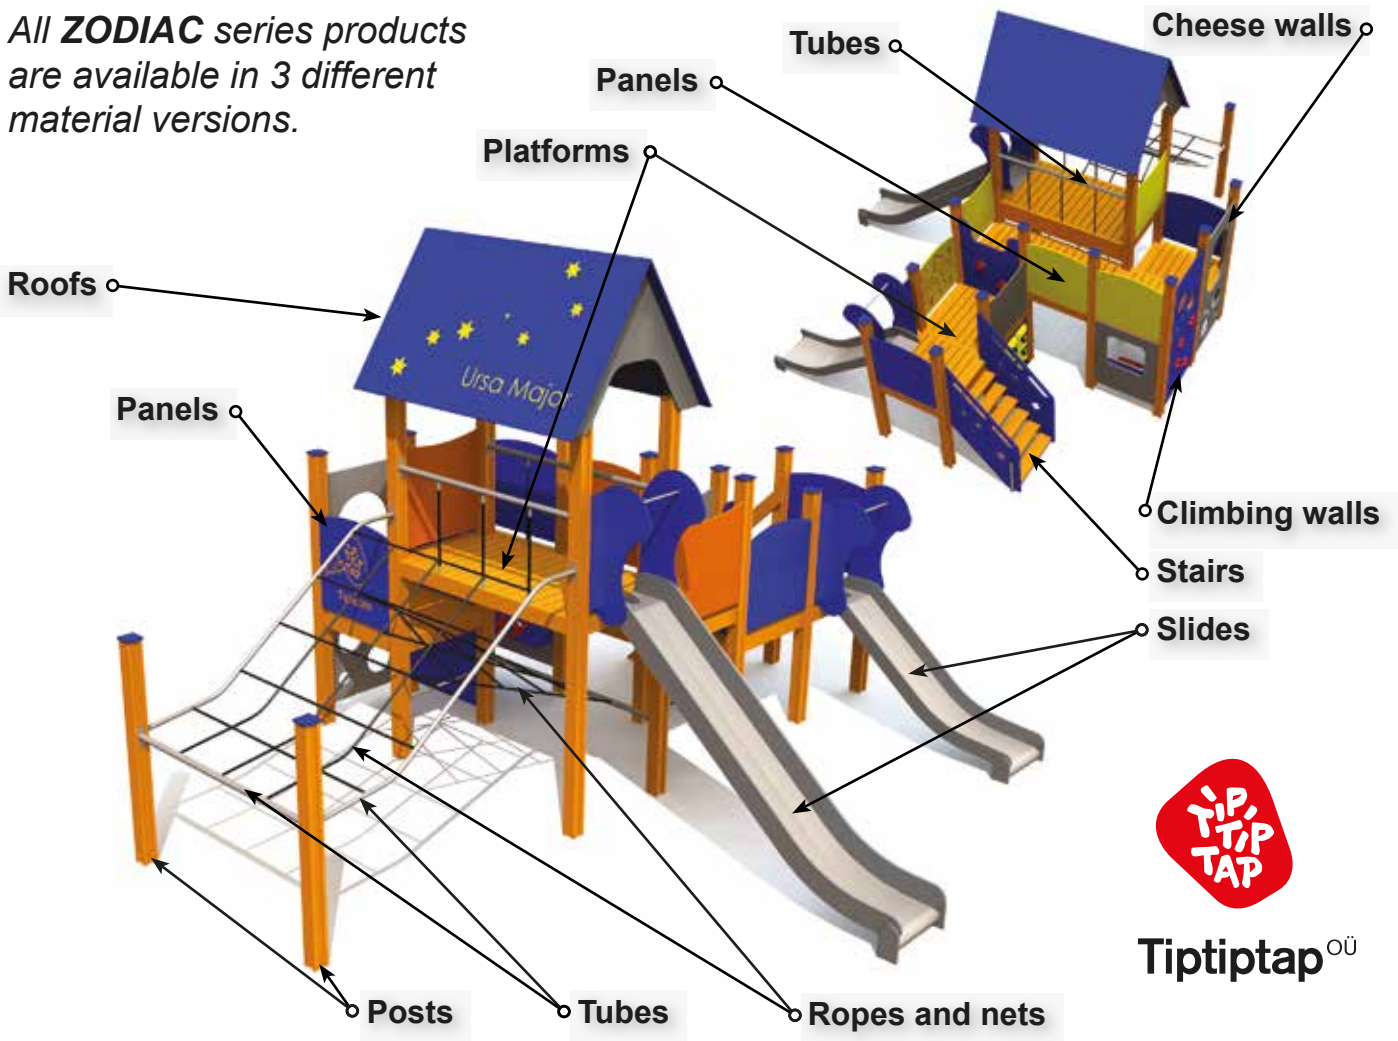

All **ZODIAC** series products are available in 3 different material versions.

For Example:	Z001 PE	Z001 ALPE	Z001 MF
<b>Posts</b>	Laminated wood	Powder coated aluminium	Powder coated aluminium
<b>Platforms</b>	Laminated wood	Laminated wood	Plastic covered laminated wood
<b>Panels</b>	HDPE plastic	HDPE plastic	HDPE plastic
<b>Climbing walls</b>	HDPE plastic	HDPE plastic	HDPE plastic
<b>Cheese walls</b>	HDPE plastic	HDPE plastic	HDPE plastic
<b>Roofs</b>	HDPE plastic	HDPE plastic	HDPE plastic
<b>Tubes</b>	Zinc and powder coated steel	Zinc and powder coated steel	Zinc and powder coated steel
<b>Ropes and nets</b>	PP covered steel wire	PP covered steel wire	PP covered steel wire
<b>Slides</b>	Stainless steel and HDPE plastic	Stainless steel and HDPE plastic	Stainless steel and HDPE plastic
<b>Stairs</b>	Laminated wood	Laminated wood	Plastic covered laminated wood and HDPE plastic