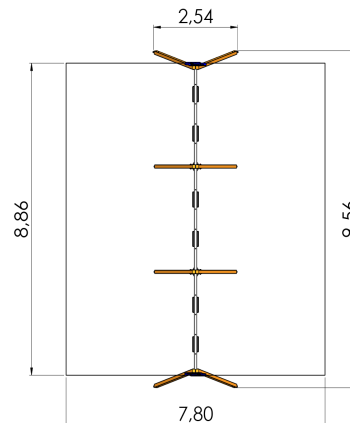

K009 Z Swing CROX 6 places, steel groundfixings (without seats and fittings)

<http://www.tiptitap.ee/en/products/series-amazon-zodiac-nature-world/zodiac/swing-crox-6-places-steel-groundfixings-without>

Technical information:

Width of structure: 9.56m

Length of structure: 2.54m

Height of structure: 2.5m

Max. fall height: 1.35m

Recommended age of users: 1+

For simultaneous use by several children: 2

Product consists of:

Safety area width: 7.8m

Safety area length: 8.86m

Ground fixings: The product's painted profile posts made of laminated timber are concreted into the ground using hot-galvanized metal tubular fittings.