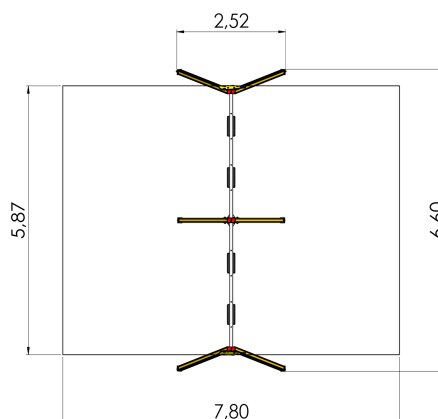

K008 W AL Swing GUPPY 4 places, steel groundfixings (without seats and fittings)

<https://www.tiptiptap.ee/en/products/series/water/swing-guppy-4-places-steel-groundfixings-without-seats-and-fittings-k008-w-al>

2.52m	6.6m	2.5m	1.35m	1+	4

Technical information:

Width of structure: 2.52m

Length of structure: 6.6m

Height of structure: 2.5m

Max. fall height: 1.35m

Recommended age of users: 1+

For simultaneous use by several children: 4

Product consists of:

Safety area width: 5.87m

Safety area length: 7.8m

Ground fixings: The product's aluminium posts are concreted into the ground using hot-galvanized metal tubular fittings.

Safety area: Yes