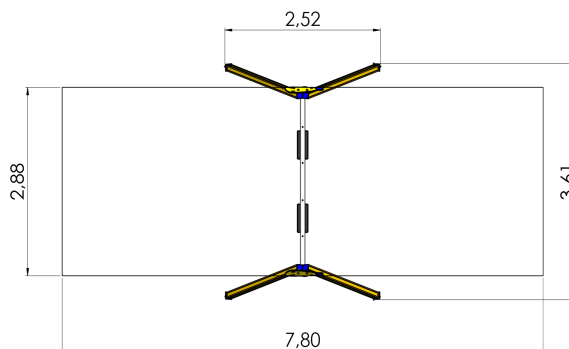

K002 W MF Swing GUPPY 2 places, steel groundfixings (without seats and fittings)

<http://www.tiptitap.ee/en/products/series/water/swing-guppy-2-places-steel-groundfixings-without-seats-and-fittings-k002-w-mf>

Technical information:

Width of structure: 2.52m

Length of structure: 3.61m

Height of structure: 2.5m

Max. fall height: 1.35m

Recommended age of users: 1+

For simultaneous use by several children: 2

Product consists of:

Safety area width: 2.88m

Safety area length: 7.8m

Ground fixings: The product's aluminium posts are concreted into the ground using hot-galvanized metal tubular fittings.