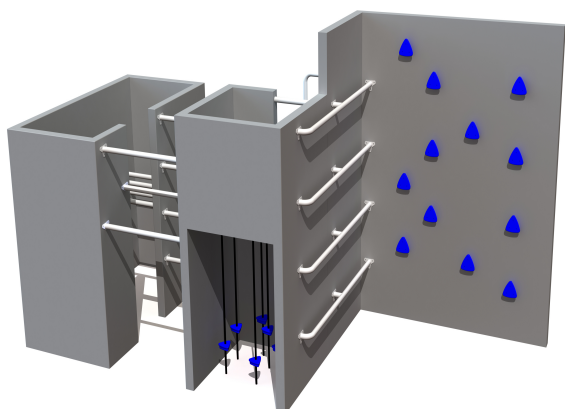

# CON204 URBAN

<https://www.tiptiptap.ee/en/products/series/urban/urban-con204>

2.38m	5.66m	2.8m	8+	1+

## **Technical information:**

Width of structure: 2.38m

Length of structure: 5.66m

Height of structure: 2.8m

Recommended age of users: 8+

For simultaneous use by several children: 1+

**Tiptiptap**<sup>OU</sup>