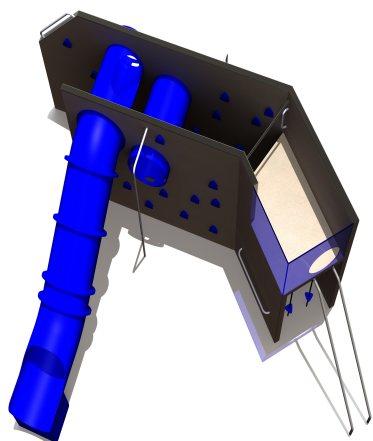

CON105 URBAN

<https://www.tiptiptap.ee/en/products/series/urban/urban-con105>

5.23m	6.64m	2.5m	8+	1+

Technical information:

Width of structure: 5.23m

Length of structure: 6.64m

Height of structure: 2.5m

Recommended age of users: 8+