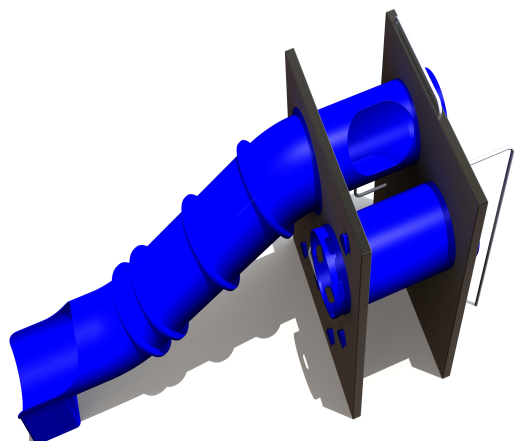

CON101 URBAN

<https://www.tiptiptap.ee/en/products/series/urban/urban-con101>

2.2m	5.33m	2.5m	8+	1+

Technical information:

Width of structure: 2.2m

Length of structure: 5.33m

Height of structure: 2.5m

Recommended age of users: 8+