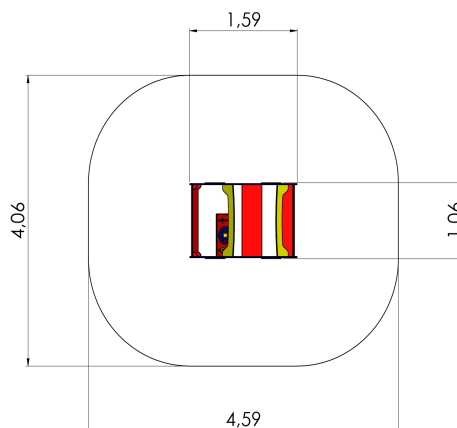

MM138 Playcar FORD

<https://www.tiptiptap.ee/en/products/playgrounds/theme-play/playcar-ford-mm138>

				
1.06m	1.59m	1.33m	1+	3-6

Technical information:

Width of structure: 1.06m

Length of structure: 1.59m

Height of structure: 1.33m

Recommended age of users: 1+

For simultaneous use by several children: 3-6

Product consists of:

Safety area width: 4.06m

Safety area length: 4.59m

[View materials](#)

Tiptiptap^{OU}