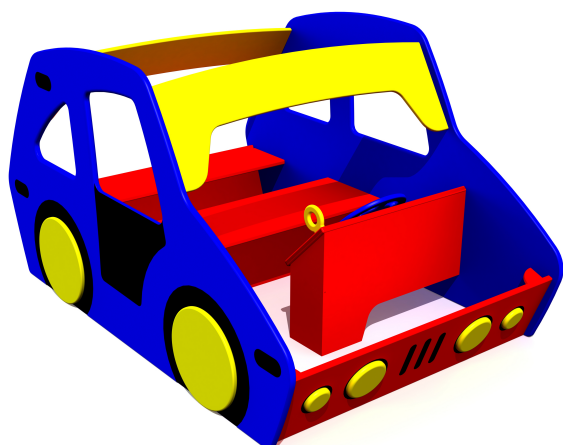

MM138 Playcar FORD

<https://www.tiptiptap.ee/en/products/playgrounds/theme-play/playcar-ford-mm138>

				
1.06m	1.59m	1.33m	1+	3-6

Technical information:

Width of structure: 1.06m

Length of structure: 1.59m

Height of structure: 1.33m

Recommended age of users: 1+

For simultaneous use by several children: 3-6

Product consists of:

Safety area width: 4.06m

Safety area length: 4.59m

[View materials](#)

Tiptiptap^{OU}