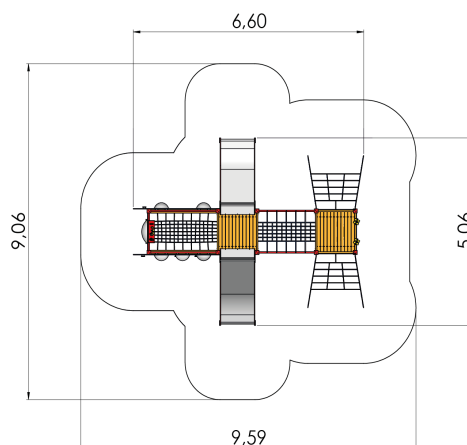

# MM135 Cargo plane

<https://www.tiptiptap.ee/en/products/playgrounds/theme-play/cargo-plane-mm135>

5.06m	6.6m	2.75m	1.55m	4+	7-14

## **Technical information:**

Width of structure: 5.06m

Length of structure: 6.6m

Height of structure: 2.75m

Max. fall height: 1.55m

Recommended age of users: 4+

For simultaneous use by several children: 7-14

## **Product consists of:**

Safety area width: 9.06m

Safety area length: 9.59m

Ground fixings: The product's painted profile posts made of laminated timber are concreted into the ground using hot-galvanized metal tubular fittings.