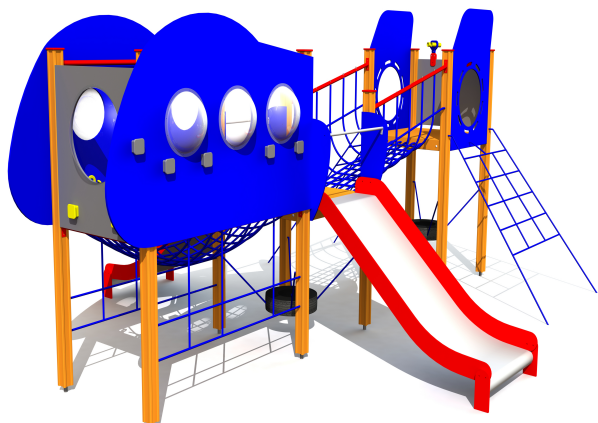

# MM135 Cargo plane

<https://www.tiptiptap.ee/en/products/playgrounds/theme-play/cargo-plane-mm135>

5.06m	6.6m	2.75m	1.55m	4+	7-14

## **Technical information:**

Width of structure: 5.06m

Length of structure: 6.6m

Height of structure: 2.75m

Max. fall height: 1.55m

Recommended age of users: 4+

For simultaneous use by several children: 7-14

## **Product consists of:**

Safety area width: 9.06m

Safety area length: 9.59m

Ground fixings: The product's painted profile posts made of laminated timber are concreted into the ground using hot-galvanized metal tubular fittings.