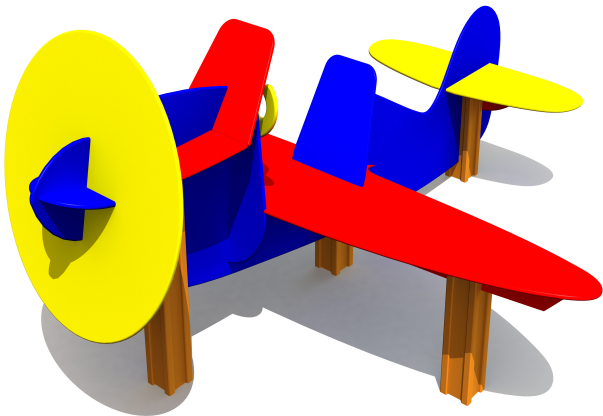

## MM132 AIRPLANE small

<http://www.tiptaptap.ee/en/products/playgrounds/theme-play/airplane-small-mm132>

### **Technical information:**

Width of structure: 2.22m

Length of structure: 2.29m

Height of structure: 0.99m

Max. fall height: 0.64m

Recommended age of users: 1+

For simultaneous use by several children: 1-3