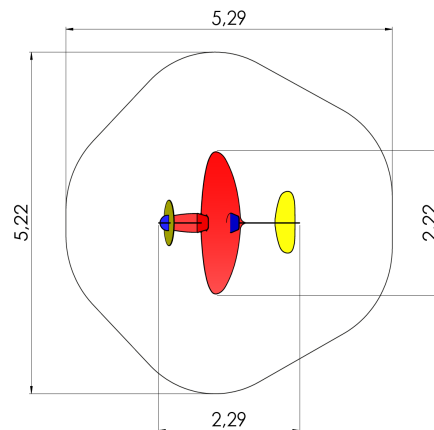

### **Technical information:**

Width of structure: 2.22m

Length of structure: 2.29m

Height of structure: 0.99m

Max. fall height: 0.64m

Recommended age of users: 1+

For simultaneous use by several children: 1-3