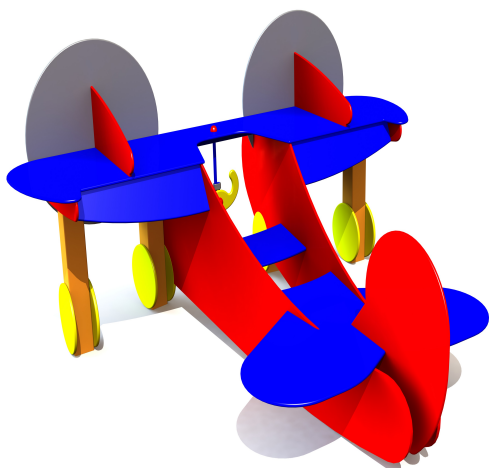

# MM131 AIRPLANE

<http://www.tiptaptap.ee/en/products/playgrounds/theme-play/airplane-mm131>

## **Technical information:**

Width of structure: 2.2m

Length of structure: 2.12m

Height of structure: 1.07m

Max. fall height: 0.67m

Recommended age of users: 1+

For simultaneous use by several children: 2-4

## **Product consists of:**

Safety area width: 5.12m

Safety area length: 5.67m

[View materials](#)