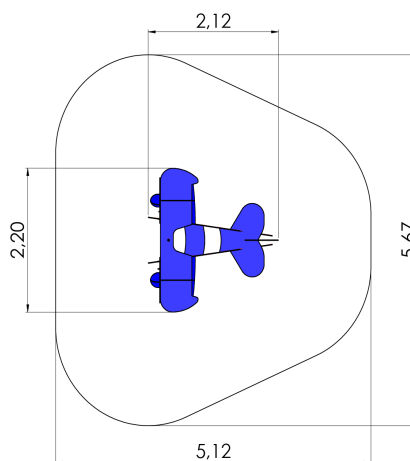

## **Technical information:**

Width of structure: 2.2m

Length of structure: 2.12m

Height of structure: 1.07m

Max. fall height: 0.67m

Recommended age of users: 1+

For simultaneous use by several children: 2-4

## **Product consists of:**

Safety area width: 5.12m

Safety area length: 5.67m

[View materials](#)