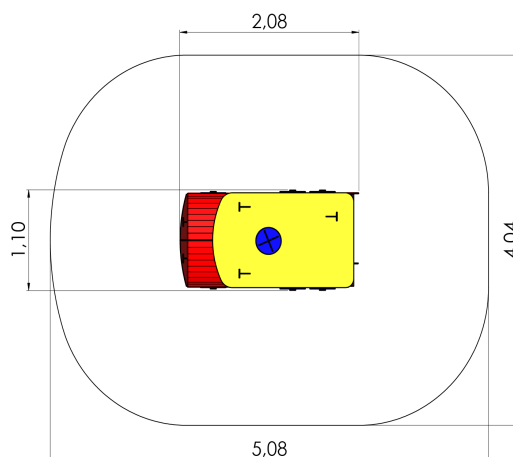

MM130 Playcar EMERGENCY

<http://www.tiptiptap.ee/en/products/playgrounds/theme-play/playcar-emergency-mm130>

Technical information:

Width of structure: 1.1m

Length of structure: 2.08m

Height of structure: 1.53m

Max. fall height: 0.57m

Recommended age of users: 1+

For simultaneous use by several children: 4-8

Product consists of:

[View materials](#)