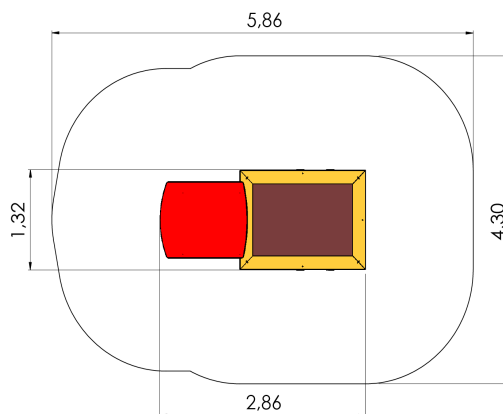

MM123 Playcar TRUCK

<http://www.tiptitap.ee/en/products/playgrounds/theme-play/playcar-truck-mm123>

Technical information:

Width of structure: 1.32m

Length of structure: 2.86m

Height of structure: 1.44m

Max. fall height: 0.59m

Recommended age of users: 1+

For simultaneous use by several children: 5-10

Product consists of:

Safety area width: 4.3m

Safety area length: 5.86m

[View materials](#)