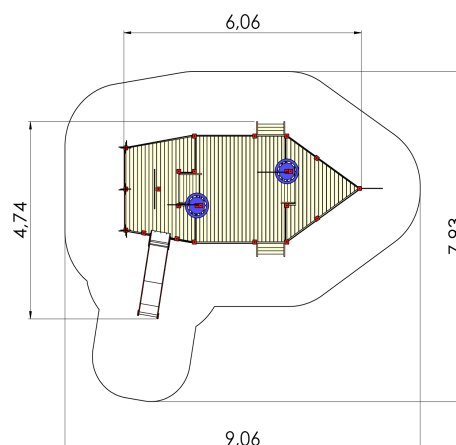

MM122 Playship GUSTAV VASA

<http://www.tiptiptap.ee/en/products/playgrounds/theme-play/playship-gustav-vasa-mm122>

Technical information:

Width of structure: 4.74m

Length of structure: 6.06m

Height of structure: 4.49m

Max. fall height: 1.2m

Recommended age of users: 1+

For simultaneous use by several children: 10-20

Product consists of:

Platforms: 1pc height 0.45m

Platforms: 1pc height 0.9m

Platforms: 1pc height 1.2m

Slides: 1pc height 1.2m

Stairs with handrails: 2pc

Safety area width: 7.93m

Safety area length: 9.06m

Ground fixings: The product's painted profile posts made of laminated timber are concreted into the ground using hot-galvanized metal tubular fittings.

[View materials](#)

Product description:

Stainless steel slide: height 1,2 m