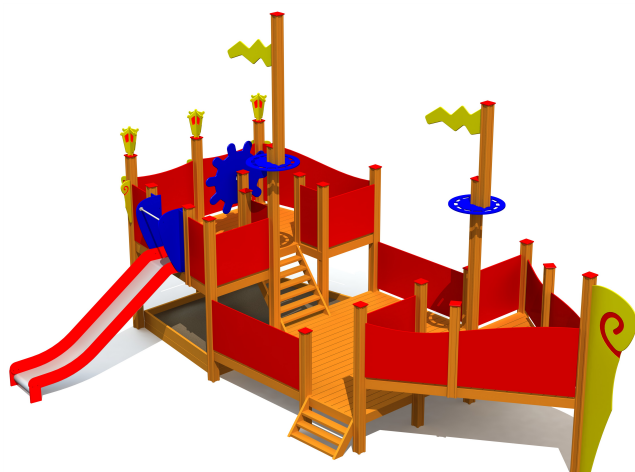

MM122 Playship GUSTAV VASA

<http://www.tiptiptap.ee/en/products/playgrounds/theme-play/playship-gustav-vasa-mm122>

Technical information:

Width of structure: 4.74m

Length of structure: 6.06m

Height of structure: 4.49m

Max. fall height: 1.2m

Recommended age of users: 1+

For simultaneous use by several children: 10-20

Product consists of:

Platforms: 1pc height 0.45m

Platforms: 1pc height 0.9m

Platforms: 1pc height 1.2m

Slides: 1pc height 1.2m

Stairs with handrails: 2pc

Safety area width: 7.93m

Safety area length: 9.06m

Ground fixings: The product's painted profile posts made of laminated timber are concreted into the ground using hot-galvanized metal tubular fittings.

[View materials](#)

Product description:

Stainless steel slide: height 1,2 m