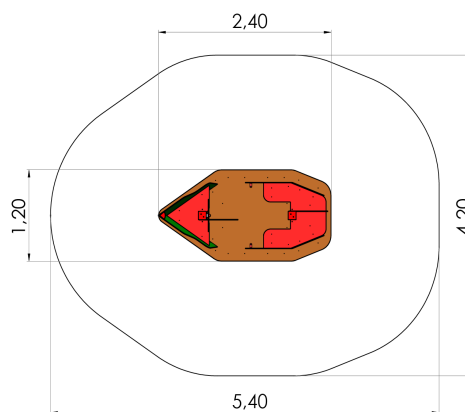

MM120 Playboat TOPU

<http://www.tiptiptap.ee/en/products/playgrounds/theme-play/playboat-topu-mm120>

Technical information:

Width of structure: 1.2m

Length of structure: 2.4m

Height of structure: 1.85m

Max. fall height: 0.37m

Recommended age of users: 1+

For simultaneous use by several children: 3-6

Product consists of:

Safety area width: 4.2m

Safety area length: 5.53m

[View materials](#)