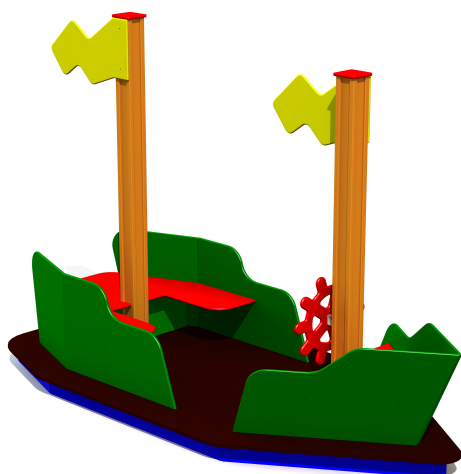

MM120 Playboat TOPU

<http://www.tiptiptap.ee/en/products/playgrounds/theme-play/playboat-topu-mm120>

Technical information:

Width of structure: 1.2m

Length of structure: 2.4m

Height of structure: 1.85m

Max. fall height: 0.37m

Recommended age of users: 1+

For simultaneous use by several children: 3-6

Product consists of:

Safety area width: 4.2m

Safety area length: 5.53m

[View materials](#)