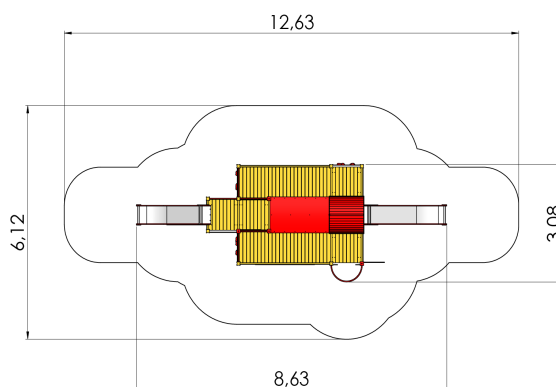

## **Technical information:**

Width of structure: 3.08m

Length of structure: 8.63m

Height of structure: 4.05m

Max. fall height: 1.55m

Recommended age of users: 4+

For simultaneous use by several children: 8-16

## **Product consists of:**

Roofs: 1pc

Slides: 1pc height 1.2m

Slides: 1pc height 1.55m

Climbing walls: 3pc

Fireman poles: 1pc

Tuletõrjitorude arv: 1pc

Safety area width: 6.12m

Safety area length: 12.63m

Ground fixings: The product's painted profile posts made of laminated timber are concreted into the ground using hot-galvanized metal tubular fittings.

[View materials](#)

## **Product description:**

Stainless steel slides: height 1,2 m and 1,55 m