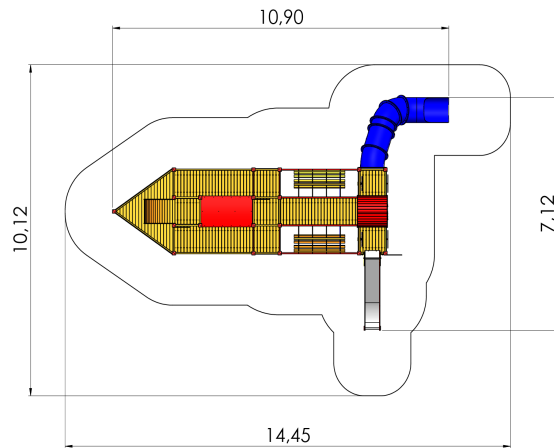

MM118 Playship NOA

<http://www.tiptiptap.ee/en/products/playgrounds/theme-play/playship-noa-mm118>

Technical information:

Width of structure: 7.12m

Length of structure: 10.9m

Height of structure: 4.05m

Max. fall height: 1.55m

Recommended age of users: 4+

For simultaneous use by several children: 20-40

Product consists of:

Roofs: 1pc

Slides: 1pc height 1.55m

Tunnel slide: 1pc height 1.55m

Climbing walls: 3pc

Climbing nets: 2pc

Safety area width: 10.12m

Safety area length: 14.45m

Ground fixings: The product's painted profile posts made of laminated timber are concreted into the ground using hot-galvanized metal tubular fittings.

Stainless steel slide: height 1,55 m

Tube-slide: height 1,55 m