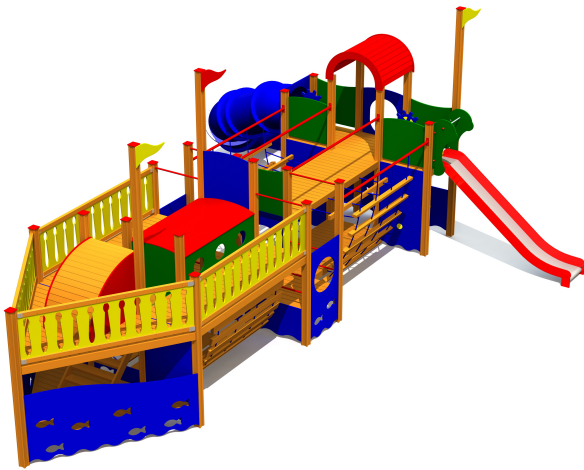

MM118 Playship NOA

<http://www.tiptiptap.ee/en/products/playgrounds/theme-play/playship-noa-mm118>

Technical information:

Width of structure: 7.12m

Length of structure: 10.9m

Height of structure: 4.05m

Max. fall height: 1.55m

Recommended age of users: 4+

For simultaneous use by several children: 20-40

Product consists of:

Roofs: 1pc

Slides: 1pc height 1.55m

Tunnel slide: 1pc height 1.55m

Climbing walls: 3pc

Climbing nets: 2pc

Safety area width: 10.12m

Safety area length: 14.45m

Ground fixings: The product's painted profile posts made of laminated timber are concreted into the ground using hot-galvanized metal tubular fittings.

[View materials](#)

Product description:

A large playship with two captain bridges is designed for children from the age 4. Up to 20 children can play together on the ship at the same time. There can be played different role-play games or just run, hang, jump and climb on the playship.

The deck can be accessed by climbing net, climbing wall or using the stairs in the bow. Back down the ship can go by the net tube or slide. The ship's hold is lined with rope net. Climbing on that rope net makes the feeling like actually swaying on the sea.

There are 2 captain's helms on the deck of the playship. Turning the helms make propellers spin. In addition there are several portholes and a crank in the head of the ship. Turning the crank a screw propeller starts turning.

Stainless steel slide: height 1,55 m

Tube-slide: height 1,55 m