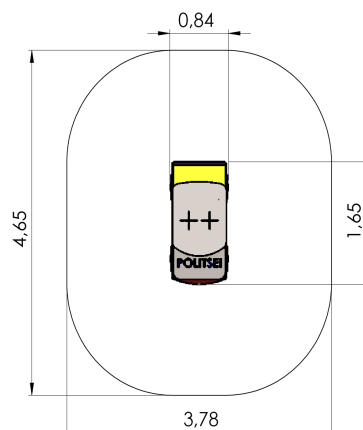

MM113 Playcar POLICE

<http://www.tiptitap.ee/en/products/playgrounds/theme-play/playcar-police-mm113>

Technical information:

Width of structure: 0.84m

Length of structure: 1.65m

Height of structure: 1.41m

Max. fall height: 0.55m