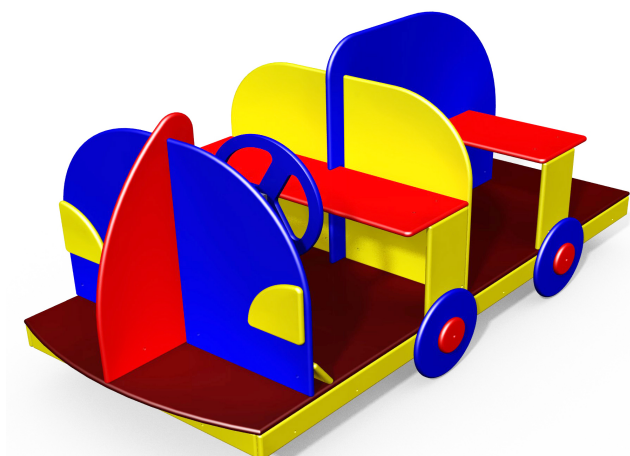

MM111 Playcar MERCEDES

<https://www.tiptiptap.ee/en/products/playgrounds/theme-play/playcar-mercedes-mm111-pe>

0.81m	1.65m	0.82m	0.5m	1+	2-4

Technical information:

Width of structure: 0.81m

Length of structure: 1.65m

Height of structure: 0.82m

Max. fall height: 0.5m

Recommended age of users: 1+

For simultaneous use by several children: 2-4

Product consists of:

Safety area width: 3.81m

Safety area length: 4.65m

[View materials](#)

Product description:

A playcar MERCEDES is meant for children at the age of 1-6 years and contains space up to 4 persons at a time. In the car one can drive it, watch the speed on the speedometer, step on pedals and add the speed. It is very right for team game.

Playcar MERCEDES is concreted into the ground by 4 impregnated posts (500mm). Concrete should be 200mm under the ground.

Free safety are around the product min 1,5m.

Tiptiptap OÜ

Veetorni 9 | Jüri alevik | Rae vald | 75301 Harjumaa | Reg. nr: 11043461
Phone: +372 657 6222 | info@tiptiptap.ee | www.tiptiptap.ee