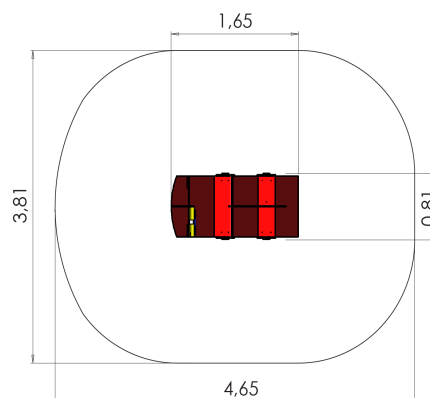

MM111 Playcar MERCEDES

<https://www.tiptiptap.ee/en/products/playgrounds/theme-play/playcar-mercedes-mm111-pe>

0.81m	1.65m	0.82m	0.5m	1+	2-4

Technical information:

Width of structure: 0.81m

Length of structure: 1.65m

Height of structure: 0.82m

Max. fall height: 0.5m

Recommended age of users: 1+

For simultaneous use by several children: 2-4

Product consists of:

Safety area width: 3.81m

Safety area length: 4.65m

[View materials](#)