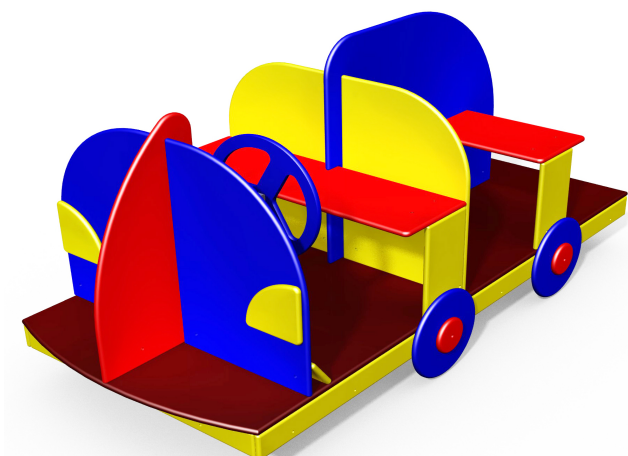

# MM111 PE Playcar MERCEDES

<http://www.tiptiptap.ee/en/products/playgrounds/theme-play/playcar-mercedes-mm111-pe>

## **Technical information:**

Width of structure: 0.81m

Length of structure: 1.65m

Height of structure: 0.82m

Max. fall height: 0.5m

Recommended age of users: 1+

For simultaneous use by several children: 2-4

## **Product consists of:**

Safety area width: 3.81m

Safety area length: 4.65m

[View materials](#)

## **Product description:**

A playcar MERCEDES is meant for children at the age of 1-6 years and contains space up to 4 persons at a time. In the car one can drive it, watch the speed on the speedometer, step on pedals and add the speed. It is very right for team game.