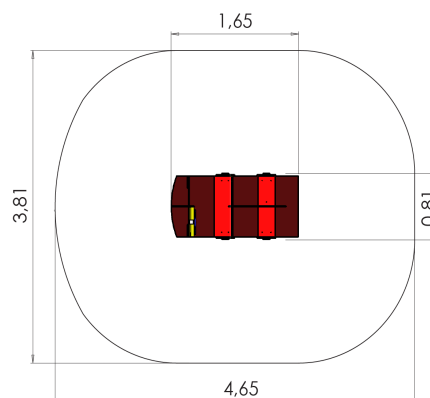

## **Technical information:**

Width of structure: 0.81m

Length of structure: 1.65m

Height of structure: 0.82m

Max. fall height: 0.5m

Recommended age of users: 1+

For simultaneous use by several children: 2-4

## **Product consists of:**

Safety area width: 3.81m

Safety area length: 4.65m

[View materials](#)