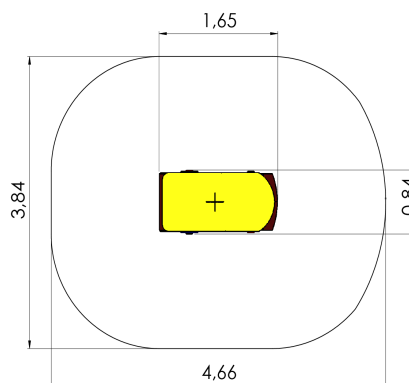

MM110 Playcar AMBULANCE

<http://www.tiptitap.ee/en/products/playgrounds/theme-play/playcar-ambulance-mm110>

Technical information:

Width of structure: 0.84m

Length of structure: 1.65m

Height of structure: 1.45m

Max. fall height: 0.48m

Recommended age of users: 1+

For simultaneous use by several children: 4-6

Product consists of:

Safety area width: 3.84m

Safety area length: 4.66m

[View materials](#)