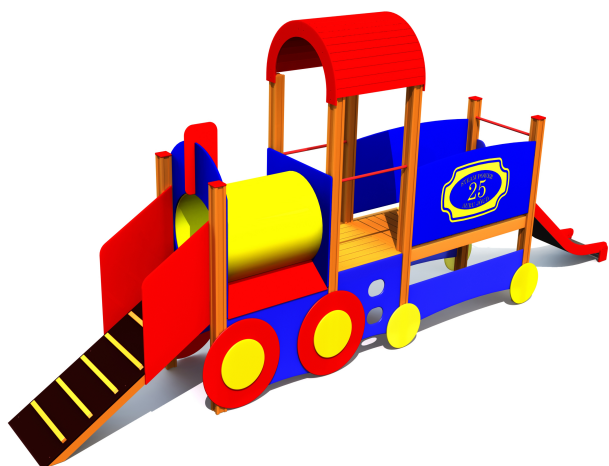

MM104 Playtrain JUNA

<http://www.tiptatap.ee/en/products/playgrounds/theme-play/playtrain-juna-mm104>

Technical information:

Width of structure: 0.98m

Length of structure: 6.85m

Height of structure: 2.9m

Max. fall height: 0.95m

Recommended age of users: 1+

For simultaneous use by several children: 6-10

Product consists of:

Platforms: 2pc height 0.95m

Roofs: 1pc

Slides: 1pc height 0.95m

Tunnels: 1pc

Slopes: 1pc