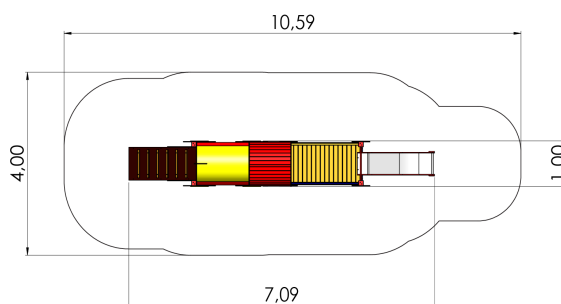

MM104 Playtrain JUNA

<http://www.tiptatap.ee/en/products/playgrounds/theme-play/playtrain-juna-mm104>

Technical information:

Width of structure: 0.98m

Length of structure: 6.85m

Height of structure: 2.9m

Max. fall height: 0.95m

Recommended age of users: 1+

For simultaneous use by several children: 6-10

Product consists of:

Platforms: 2pc height 0.95m

Roofs: 1pc

Slides: 1pc height 0.95m

Tunnels: 1pc

Slopes: 1pc

Safety area width: 3.98m

Safety area length: 10.4m

[View materials](#)