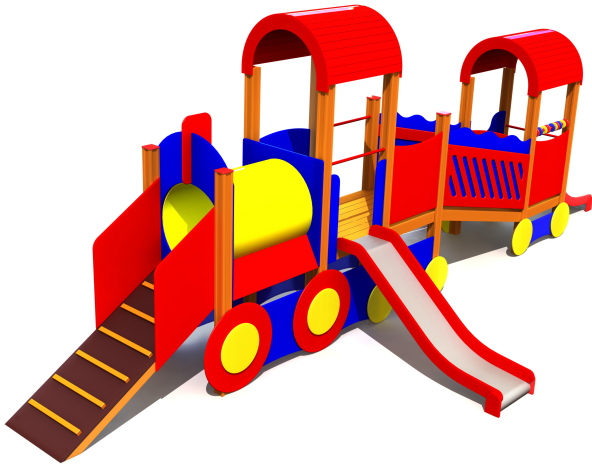

# MM103 Playtrain GALAXY EXPRESS

<http://www.tiptap.ee/en/products/playgrounds/theme-play/playtrain-galaxy-express-mm103>

## **Technical information:**

Width of structure: 3.43m

Length of structure: 8.31m

Height of structure: 2.9m

Max. fall height: 0.95m

Recommended age of users: 1+

For simultaneous use by several children: 4-8

## **Product consists of:**

Platforms: 1pc height 0.6m

Platforms: 1pc height 0.95m

Roofs: 2pc

Slides: 1pc height 0.6m

Slides: 1pc height 0.95m

Bridges: 1pc

Slopes: 1pc