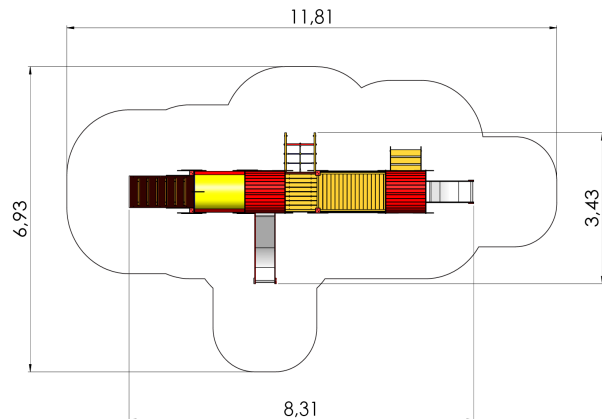

## **Technical information:**

Width of structure: 3.43m

Length of structure: 8.31m

Height of structure: 2.9m

Max. fall height: 0.95m

Recommended age of users: 1+

For simultaneous use by several children: 4-8

## **Product consists of:**

Platforms: 1pc height 0.6m

Platforms: 1pc height 0.95m

Roofs: 2pc

Slides: 1pc height 0.6m

Slides: 1pc height 0.95m

Bridges: 1pc

Slopes: 1pc

Safety area width: 6.93m

Safety area length: 11.81m

[View materials](#)

## **Product description:**

. Lower platform with 0,55 m slide. Higher platform with 0,95 slide.