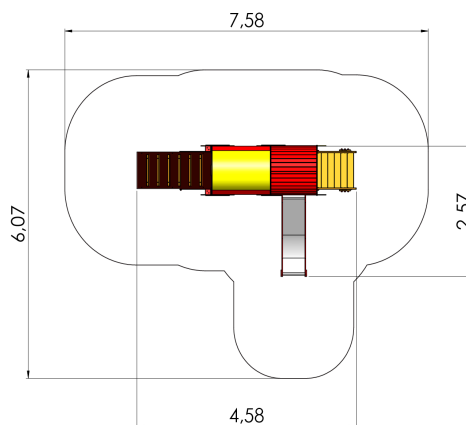

## **Technical information:**

Width of structure: 2.57m

Length of structure: 4.58m

Height of structure: 2.9m

Max. fall height: 0.95m

Recommended age of users: 1+

For simultaneous use by several children: 3-6

## **Product consists of:**

Platforms: 1pc height 0.95m

Roofs: 1pc

Slides: 1pc height 0.95m

Tunnels: 1pc

Slopes: 1pc

Stairs with handrails: 1pc

Safety area width: 6.07m

Safety area length: 7.58m

[View materials](#)