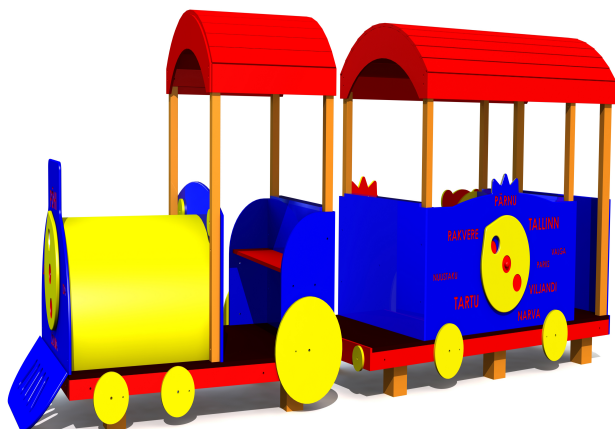

# MM101 Playtrain CHOO-CHOO

<http://www.tiptiptap.ee/en/products/playgrounds/theme-play/playtrain-choo-choo-mm101>

## **Technical information:**

Width of structure: 1.22m

Length of structure: 3.96m

Height of structure: 1.48m

Max. fall height: 0.75m

Recommended age of users: 1+

For simultaneous use by several children: 5-10

## **Product consists of:**

Safety area width: 4.22m

Safety area length: 6.96m