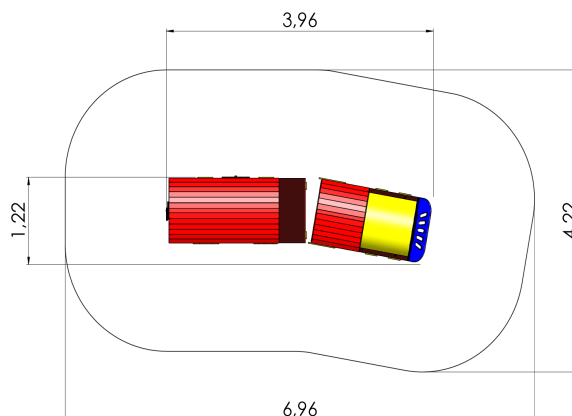

## **Technical information:**

Width of structure: 1.22m

Length of structure: 3.96m

Height of structure: 1.48m

Max. fall height: 0.75m

Recommended age of users: 1+

For simultaneous use by several children: 5-10

## **Product consists of:**

Safety area width: 4.22m

Safety area length: 6.96m