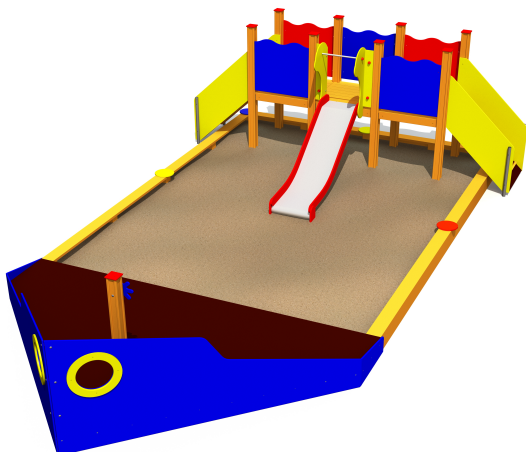

## **Technical information:**

Width of structure: 4.37m

Length of structure: 7.46m

Height of structure: 2.33m

Max. fall height: 0.95m

Recommended age of users: 1+

For simultaneous use by several children: 8-16

## **Product consists of:**

Platforms: 2pc height 0.95m

Slides: 1pc height 0.95m

Slopes: 2pc

Safety area width: 7.37m

Safety area length: 10.47m

[View materials](#)

## **Product description:**

GRANT with sandbox is a multiform equipment, that includes a large sandbox, long platform on which children can climb along two wooden stairs with handrails on both side, 0,95m slide and captain´s helm .