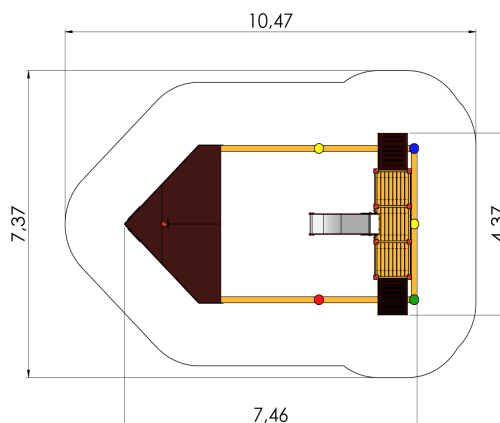

## **Technical information:**

Width of structure: 4.37m

Length of structure: 7.46m

Height of structure: 2.33m

Max. fall height: 0.95m

Recommended age of users: 1+

For simultaneous use by several children: 8-16

## **Product consists of:**

Platforms: 2pc height 0.95m

Slides: 1pc height 0.95m

Slopes: 2pc

Safety area width: 7.37m

Safety area length: 10.47m

[View materials](#)