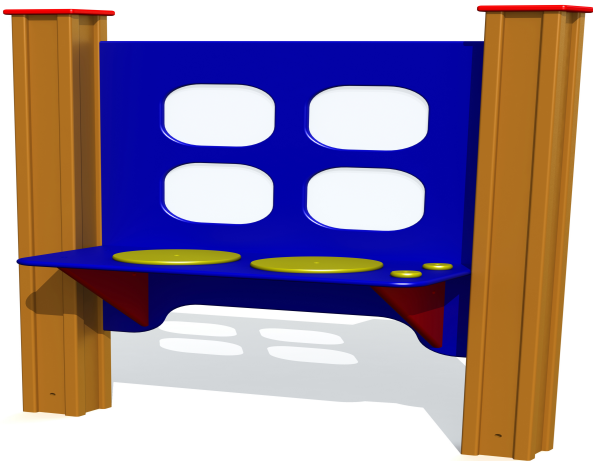

## AW13 Activity wall KITCHEN

<http://www.tiptaptap.ee/en/products/playgrounds/theme-play/activity-wall-kitchen-aw13>

### **Technical information:**

Width of structure: 0.1m

Length of structure: 0.95m

Height of structure: 1.1m

Recommended age of users: 3+

For simultaneous use by several children: 2

### **Product consists of:**

Ground fixings: The product's painted profile posts made of laminated timber are concreted into the ground using hot-galvanized metal U-fittings.