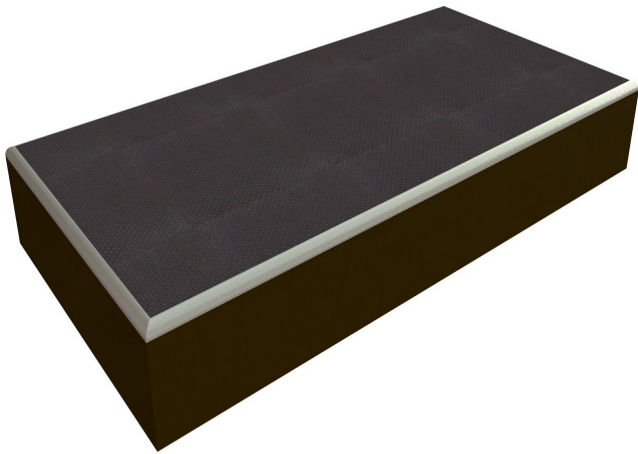

MBX 01 Grind box

<http://www.tiptapap.ee/en/products/skateparks/separate-structures/grind-box-mbx-01>

Technical information:

Width of structure: 1.5m

Length of structure: 3m

Height of structure: 0.4m