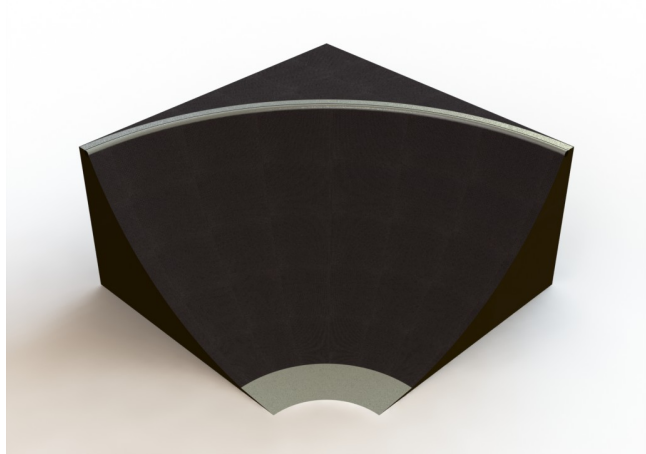

## **BWL 04 170 Bowl**

<http://www.tiptap.ee/en/products/skateparks/separate-structures/bowl-bwl-04-170>

### **Technical information:**

Width of structure: 2.5m

Length of structure: 2.5m