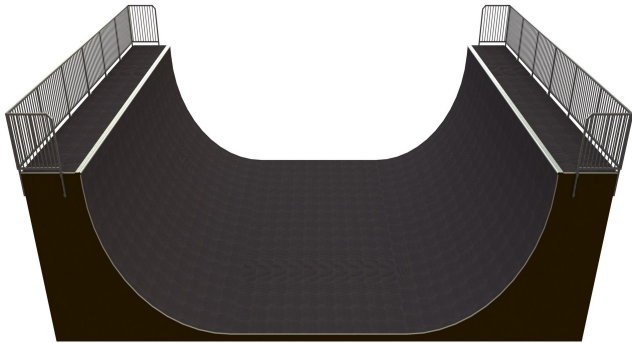

MR 04 Vert Ramp

<http://www.tiptap.ee/en/products/skateparks/miniramps/vert-ramp-mr-04>

Technical information:

Width of structure: 9m

Length of structure: 15m