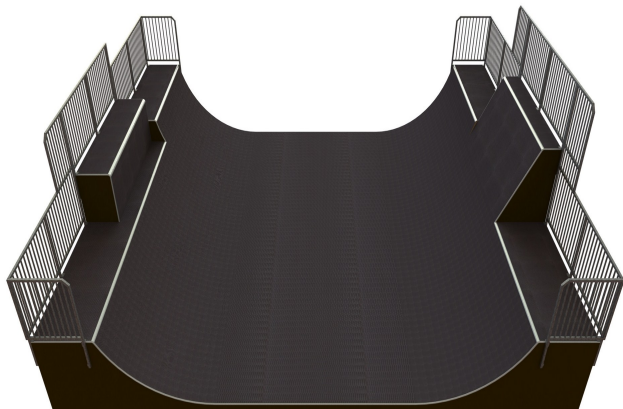

MR 03 Combo Halfpipe

<http://www.tiptapap.ee/en/products/skateparks/miniramps/combo-halfpipe-mr-03>

Technical information:

Width of structure: 9m

Length of structure: 11m