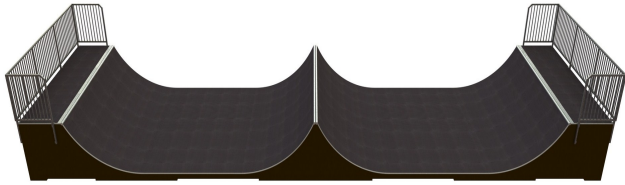

## MR 02 C Double half pipe

<http://www.tiptapap.ee/en/products/skateparks/miniramps/double-half-pipe-mr-02-c>

### **Technical information:**

Width of structure: 6m

Length of structure: 19m