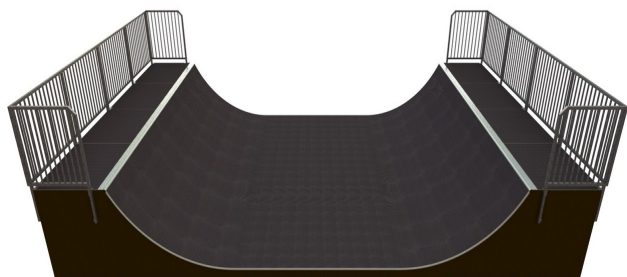

MR 01 F Halfpipe

<http://www.tiptapap.ee/en/products/skateparks/miniramps/halfpipe-mr-01-f>

Technical information:

Width of structure: 7.5m

Length of structure: 10.5m

Height of structure: 1.7m