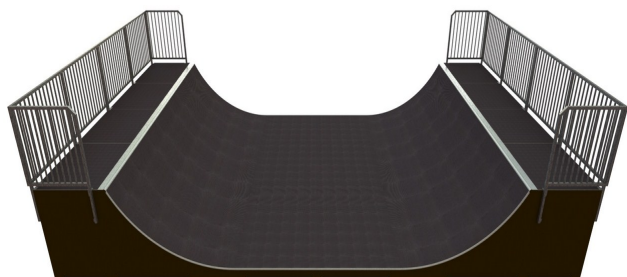

## MR 01 B Halfpipe

<http://www.tiptapap.ee/en/products/skateparks/miniramps/halfpipe-mr-01-b>

### **Technical information:**

Width of structure: 4.5m

Length of structure: 9.5m

Height of structure: 1.2m