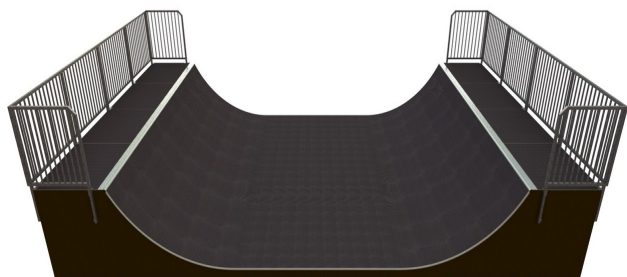

## MR 01 A Halfpipe

<http://www.tiptiptap.ee/en/products/skateparks/miniramps/halfpipe-mr-01>

### **Technical information:**

Width of structure: 4.5m

Length of structure: 8.9m

Height of structure: 1m