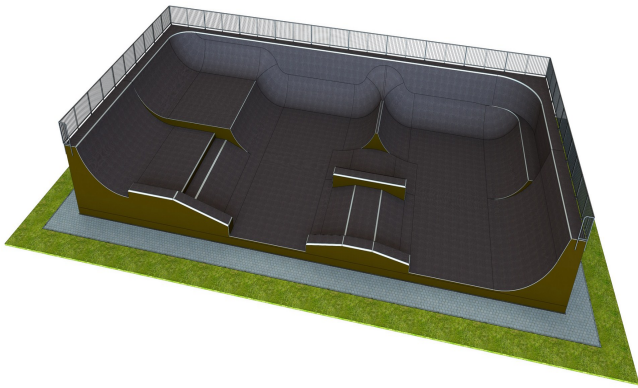

## **M 560 Base monolith skatepark**

<http://www.tiptiptap.ee/en/products/skateparks/base-mono/base-monolith-skatepark-m-560>

### **Technical information:**

Width of structure: 15m

Length of structure: 30m

Height of structure: 3.5m