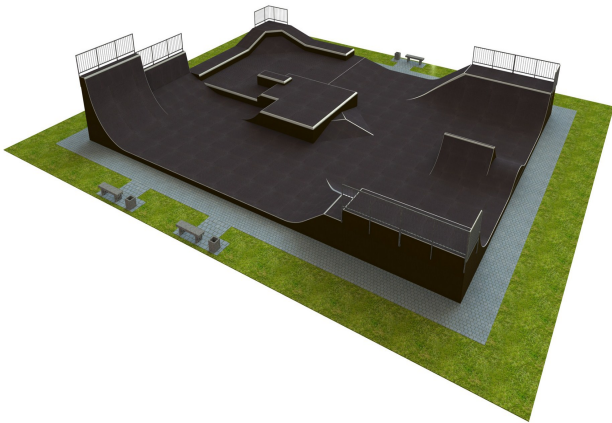

## **M 540 Base monolith skatepark**

<http://www.tiptiptap.ee/en/products/skateparks/base-mono/base-monolith-skatepark-m-540>

### **Technical information:**

Width of structure: 21m  
Length of structure: 27m  
Height of structure: 3m