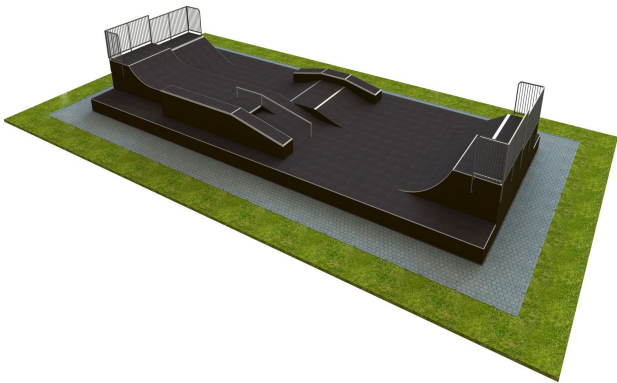

M 500 Base monolith skatepark

<http://www.tiptiptap.ee/en/products/skateparks/base-mono/base-monolith-skatepark-m-500>

Technical information:

Width of structure: 9m

Length of structure: 21m

Height of structure: 1.2m