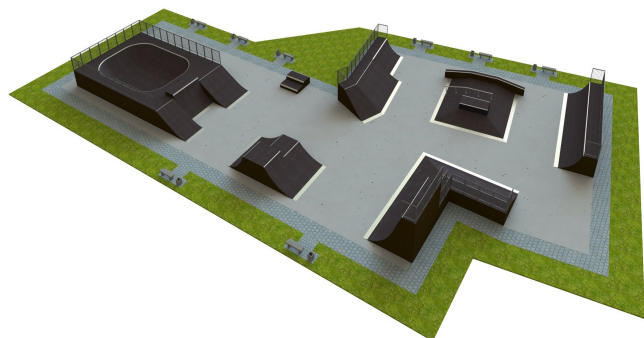

B 235 Base skatepark

<http://www.tiptiptap.ee/en/products/skateparks/base/base-skatepark-b-235>

Technical information:

Width of structure: 30m
Length of structure: 33m
Height of structure: 3m