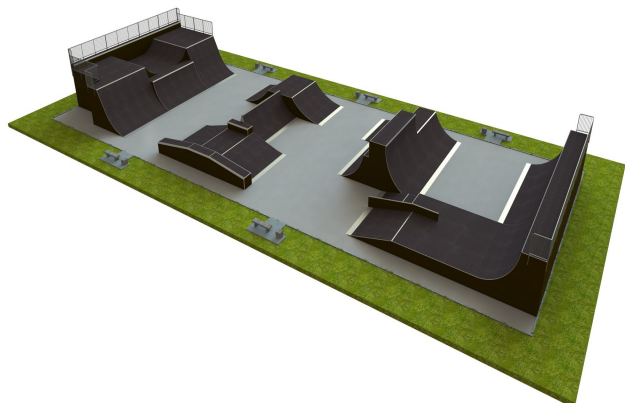

B 230 Base skatepark

<http://www.tiptiptap.ee/en/products/skateparks/base/base-skatepark-b-230>

Technical information:

Width of structure: 20m

Length of structure: 47m

Height of structure: 3.5m