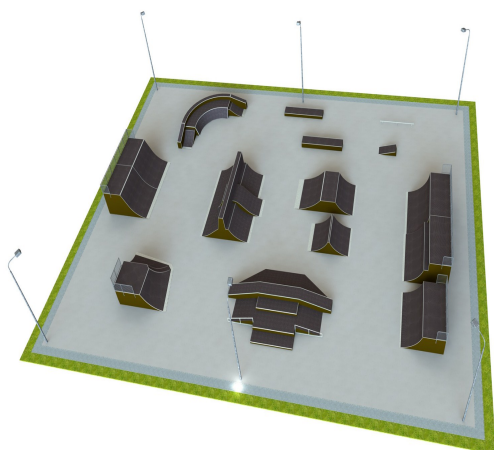

B 220 Base skatepark

<http://www.tiptiptap.ee/en/products/skateparks/base/base-skatepark-b-220>

Technical information:

Width of structure: 40m
Length of structure: 50m
Height of structure: 3m