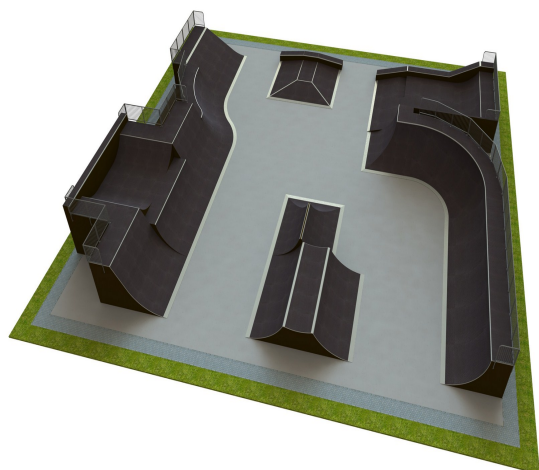

B 215 Base skatepark

<http://www.tiptitap.ee/en/products/skateparks/base/base-skatepark-b-215>

Technical information:

Width of structure: 30m

Length of structure: 30m

Height of structure: 3.5m