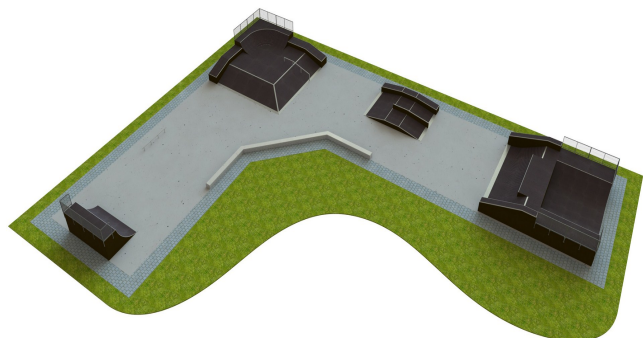

B 190 Base skatepark

<http://www.tiptitap.ee/en/products/skateparks/base/base-skatepark-b-190>

Technical information:

Width of structure: 37m
Length of structure: 50m
Height of structure: 2m