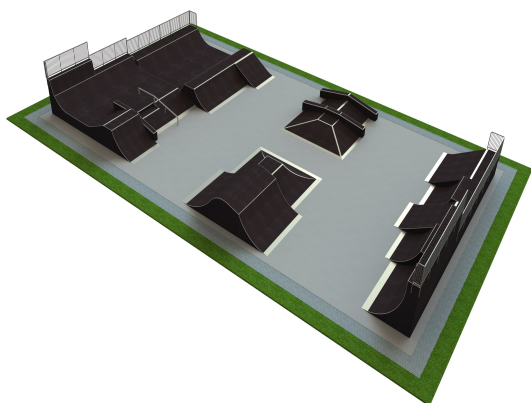

B 186 Base skatepark

<http://www.tiptap.ee/en/products/skateparks/base/base-skatepark-b-186>

Technical information:

Width of structure: 20m
Length of structure: 35m
Height of structure: 3m