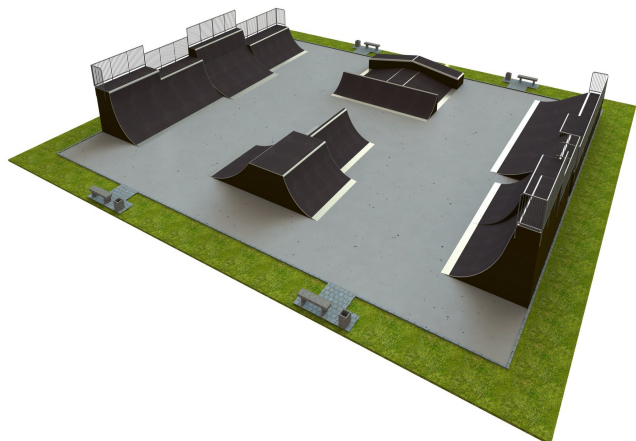

B 185 Base skatepark

<http://www.tiptiptap.ee/en/products/skateparks/base/base-skatepark-b-185>

Technical information:

Width of structure: 30m
Length of structure: 33m
Height of structure: 3m