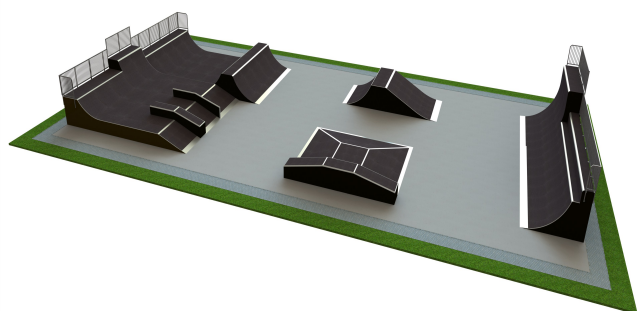

B 181 Base skatepark

<http://www.tiptiptap.ee/en/products/skateparks/base/base-skatepark-b-181>

Technical information:

Width of structure: 18m

Length of structure: 35m

Height of structure: 3.5m