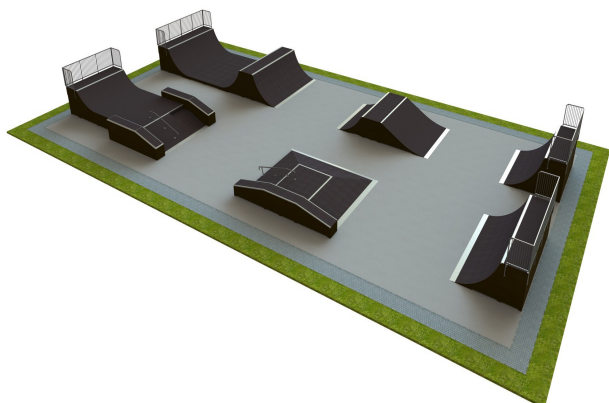

## **B 180 Base skatepark**

<http://www.tiptiptap.ee/en/products/skateparks/base/base-skatepark-b-180>

### **Technical information:**

Width of structure: 18m  
Length of structure: 35m  
Height of structure: 2m