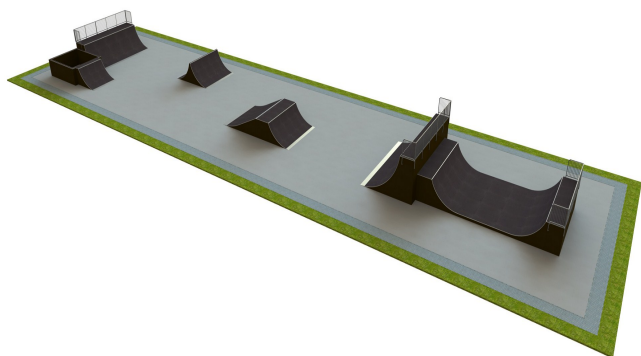

## B 175 Base skatepark

<http://www.tiptiptap.ee/en/products/skateparks/base/base-skatepark-b-175>

### **Technical information:**

Width of structure: 15m  
Length of structure: 60m  
Height of structure: 3m