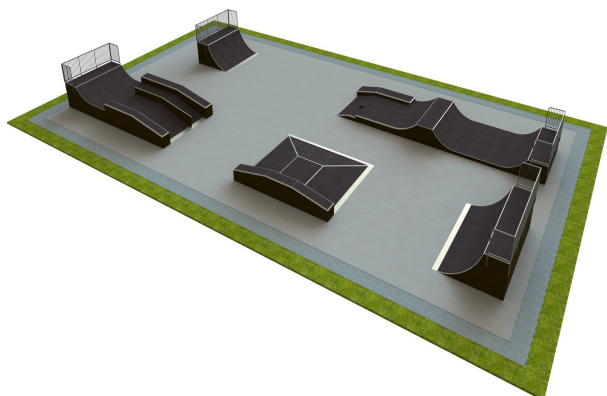

B 160 Base skatepark

<http://www.tiptiptap.ee/en/products/skateparks/base/base-skatepark-b-160>

Technical information:

Width of structure: 20m

Length of structure: 35m

Height of structure: 1.7m