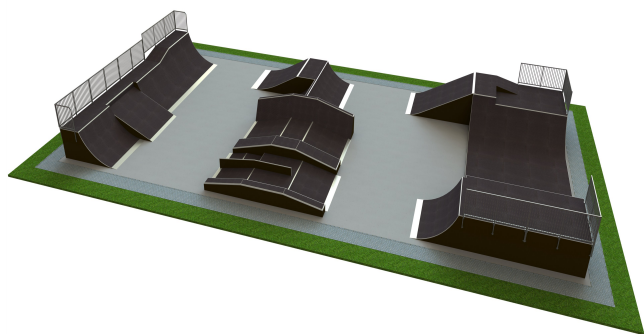

B 157 Base skatepark

<http://www.tiptitap.ee/en/products/skateparks/base/base-skatepark-b-157>

Technical information:

Width of structure: 15m

Length of structure: 30m

Height of structure: 1.8m